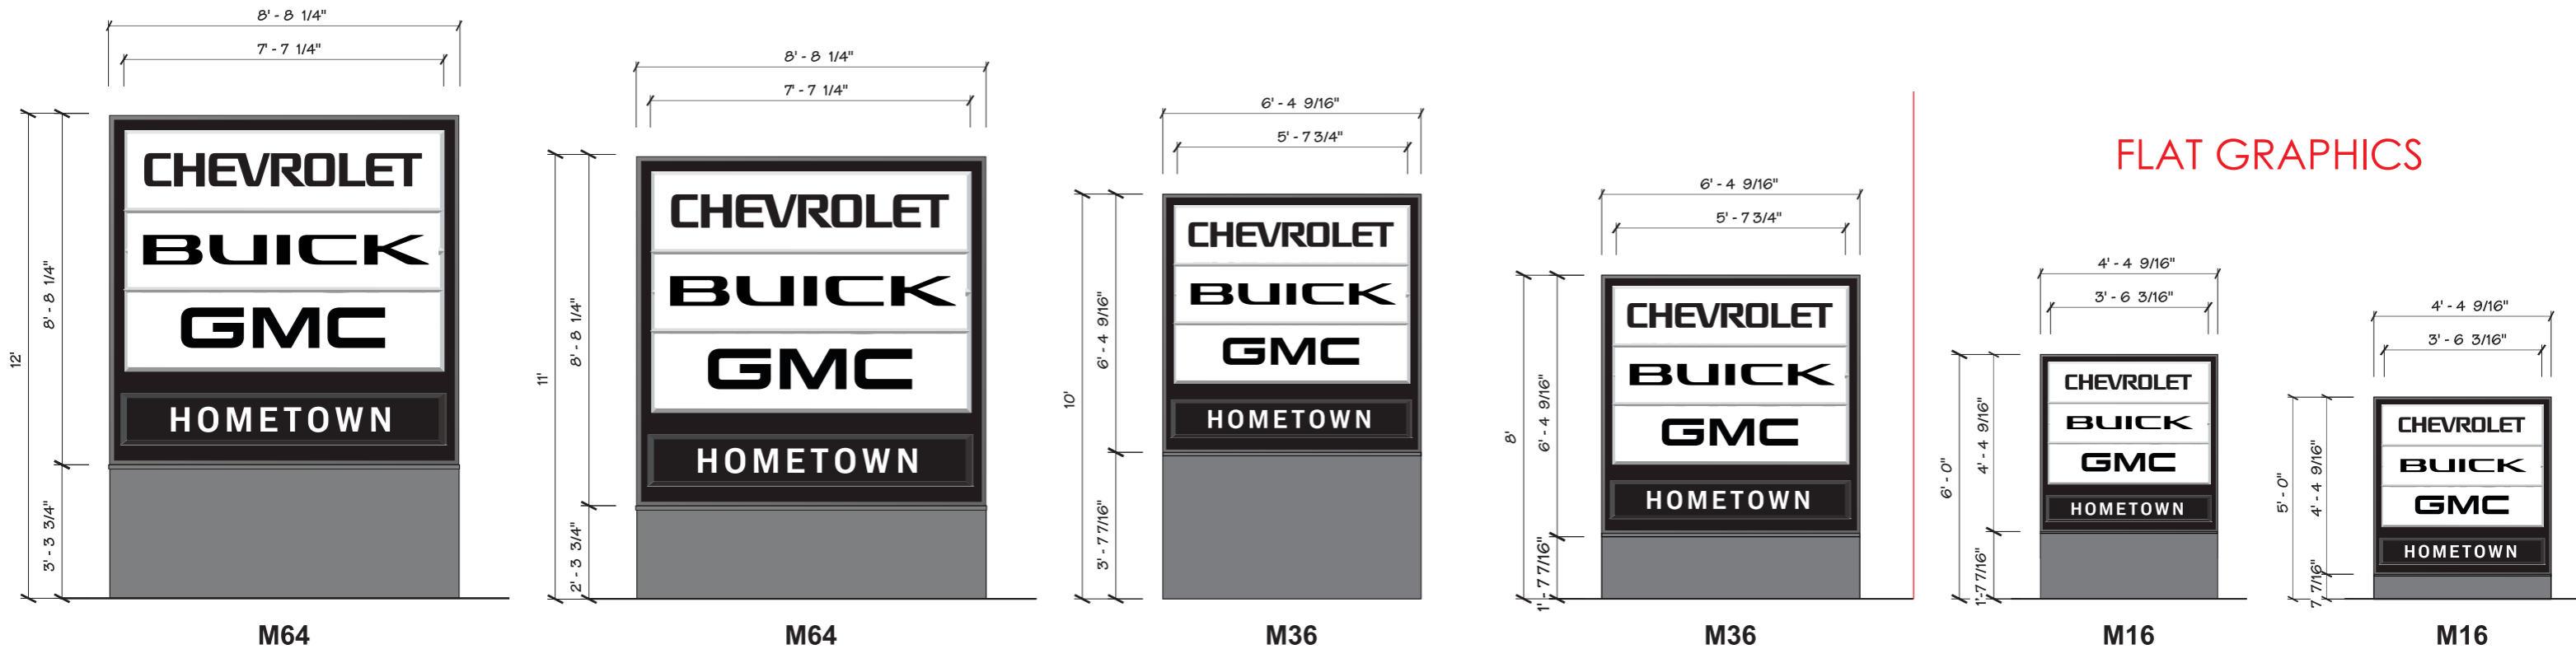

Chevrolet Buick GMC Sign Family

COPY SIZE BY SIGN			
SIGN	CHEVROLET	BUICK	GMC
P245	1'-5 1/2"	1' - 3 1/2"	1' - 9 1/2"
P137	1'-1 1/4"	11 3/8"	1'-4 1/4"
P92	10 1/4"	8 13/16"	1' - 0"
S64	10 1/4"	8 13/16"	1' - 0"
P38	7 1/4"	6 5/16"	8"
S36	7 1/4"	6 5/16"	8"
S16	4 1/2"	3 7/8"	5 1/2"

NOTE: DIMENSIONS ARE APPROXIMATE PENDING FINAL ENGINEERING.