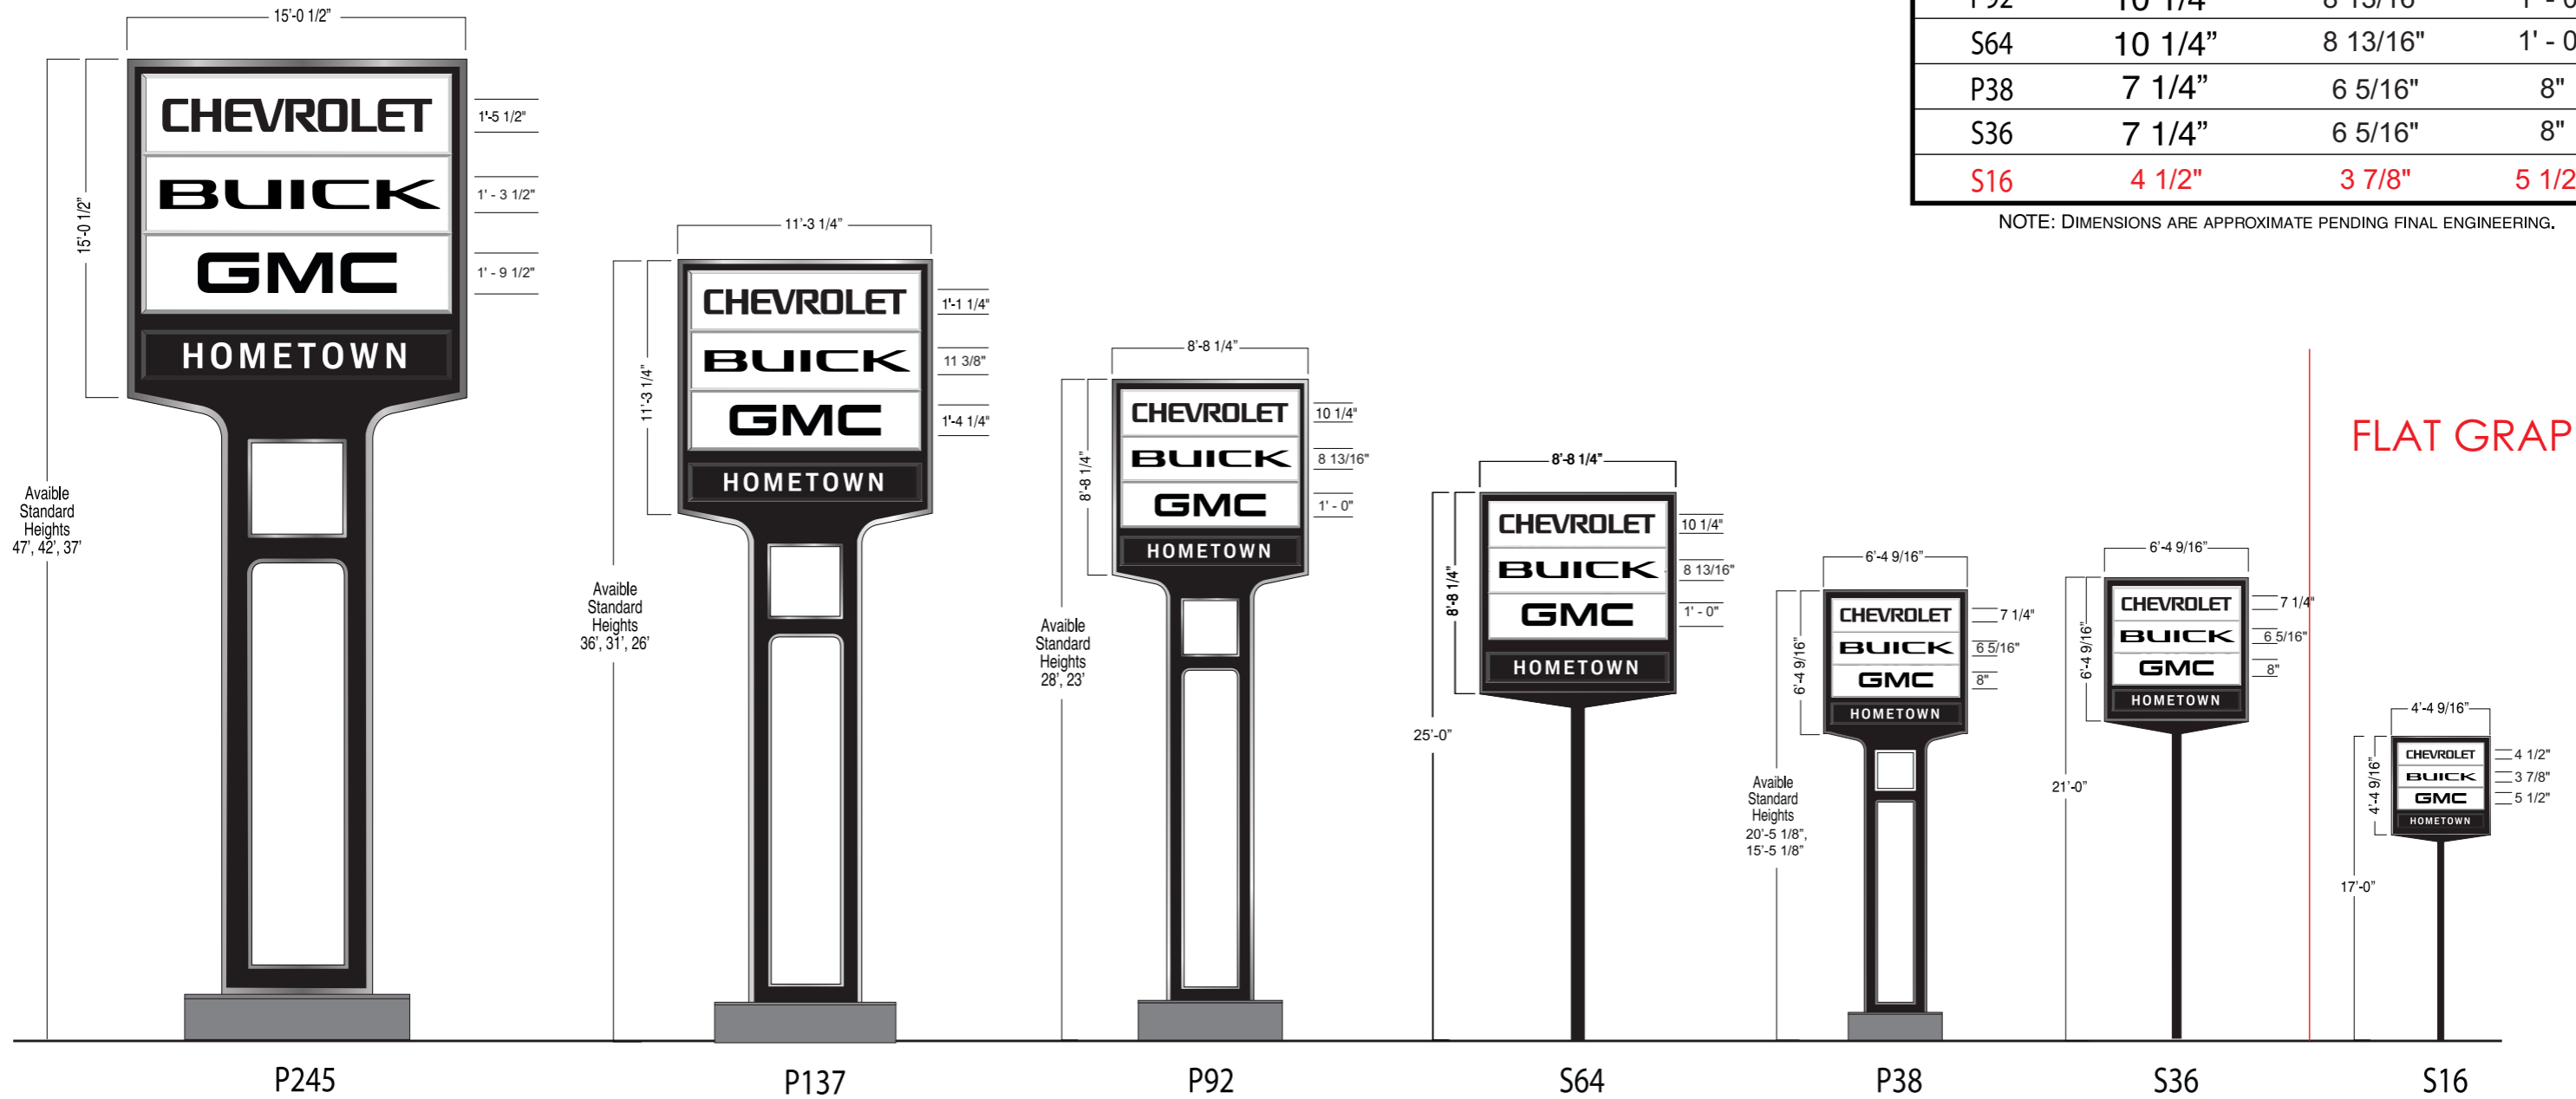

Chevrolet Buick GMC Sign Family

COPY SIZE BY SIGN			
SIGN	CHEVROLET	BUICK	GMC
P245	1'-5 1/2"	1' - 3 1/2"	1' - 9 1/2"
P137	1'-1 1/4"	11 3/8"	1'-4 1/4"
P92	10 1/4"	8 13/16"	1' - 0"
S64	10 1/4"	8 13/16"	1' - 0"
P38	7 1/4"	6 5/16"	8"
S36	7 1/4"	6 5/16"	8"
S16	4 1/2"	3 7/8"	5 1/2"

NOTE: DIMENSIONS ARE APPROXIMATE PENDING FINAL ENGINEERING.